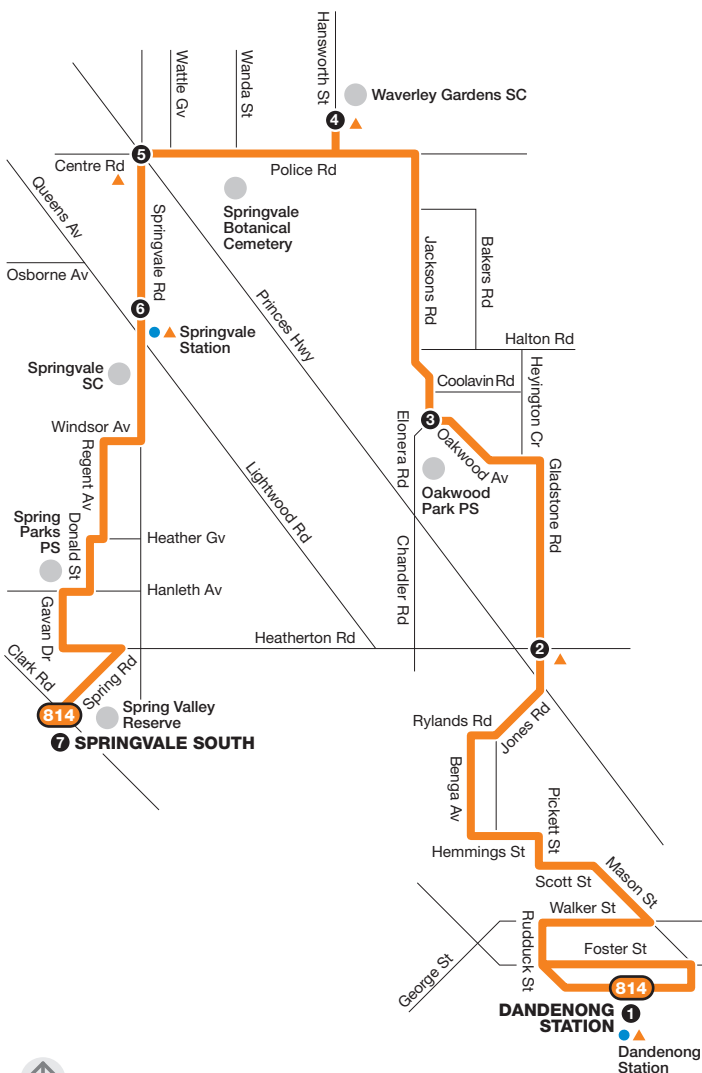

Dandenong Station – Springvale South

Route 814 via Waverley Gardens SC > Springvale

Zone 2

NORTH

Ticketing zone

Single zone
Connecting train
Connecting bus
Major stop

For more information visit ptv.vic.gov.au or call 1800 800 007 (6am – midnight)

MAP NOT TO SCALE