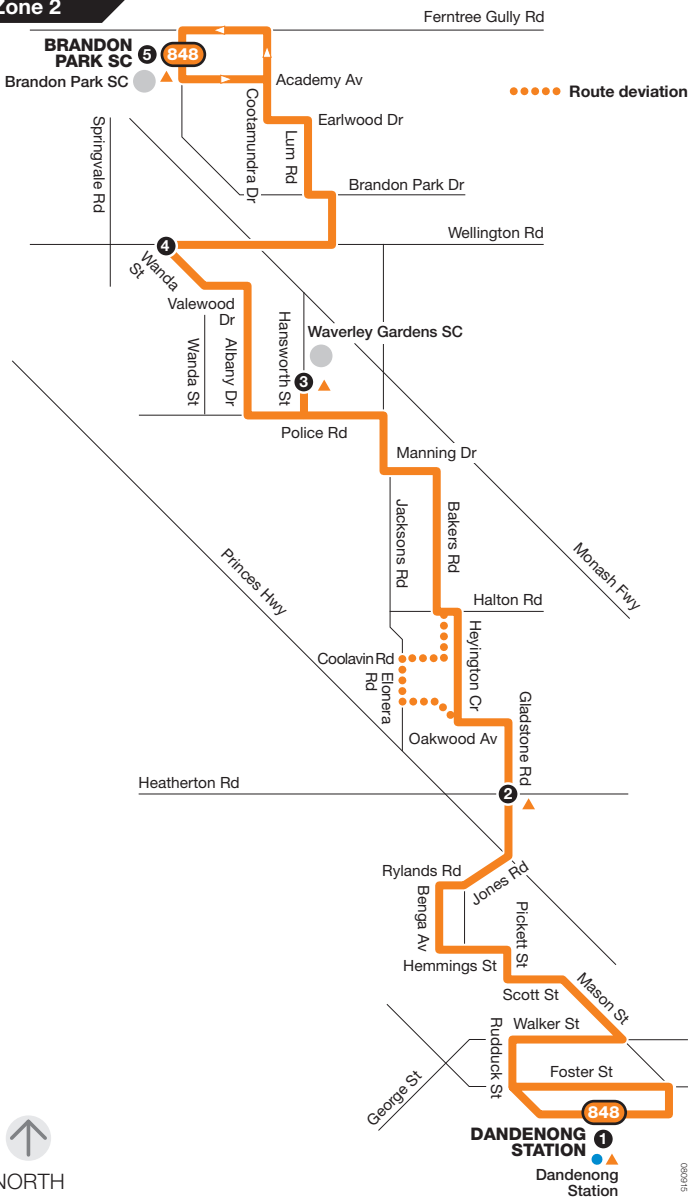

# Dandenong Station – Brandon Park SC

Route 848 via Waverley Gardens SC

Zone 2

Ticketing zone

**Single zone**  
 Connecting train  
 Connecting bus  
 Major stop

For more information visit [ptv.vic.gov.au](http://ptv.vic.gov.au) or call 1800 800 007 (6am – midnight)

MAP NOT TO SCALE