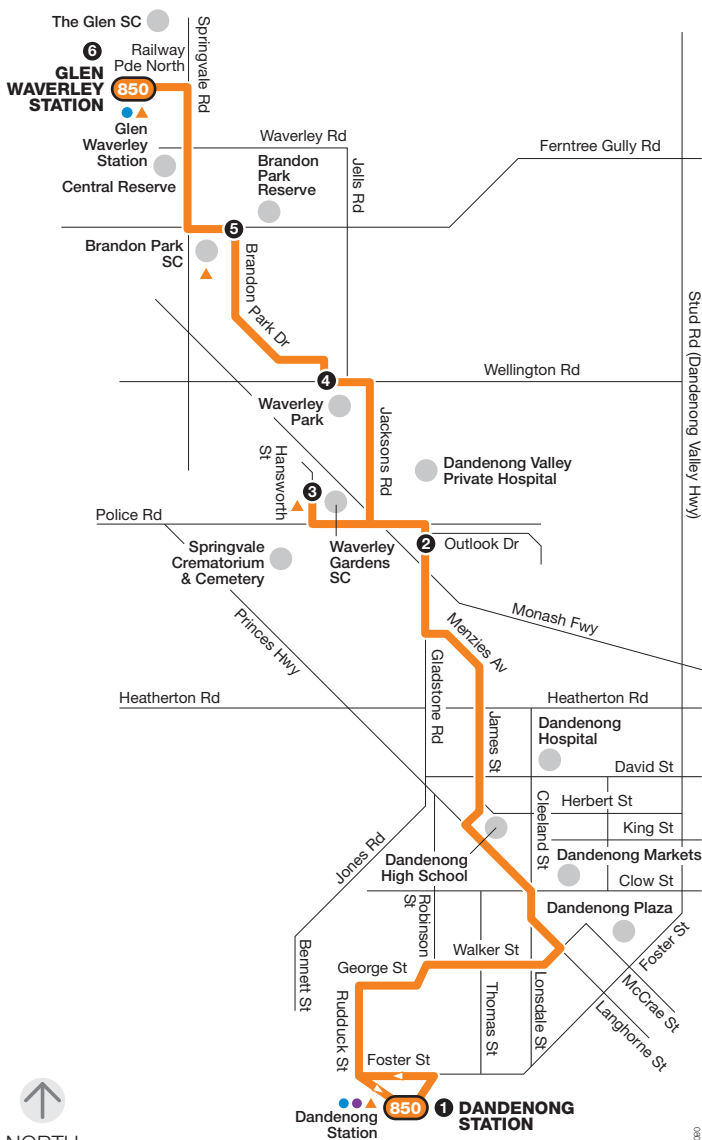

# Dandenong Station – Glen Waverley Station

Route 850 via Mulgrave > Brandon Park

Zone 2

NORTH

Ticketing zone

Single zone

Connecting train

Connecting V/Line train

Connecting bus

Major stop

For more information visit [ptv.vic.gov.au](http://ptv.vic.gov.au) or call 1800 800 007 (6am – midnight)

MAP NOT TO SCALE

© Public Transport Victoria 2015