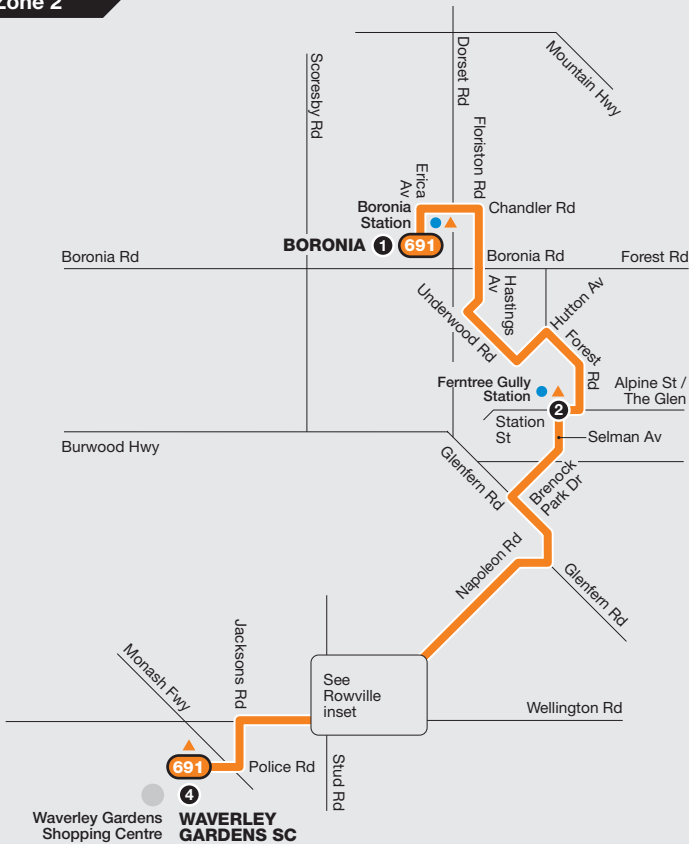

# Boronia to Waverley Gardens

Route 691 via Ferntree Gully > Stud Park

Zone 2

## Rowville inset

NORTH

### Ticketing zone

**Zone 2**  
 Connecting train  
 Connecting bus  
 Timing point

For more information  
 visit [ptv.vic.gov.au](http://ptv.vic.gov.au)  
 or call **1800 800 007**  
 (6am – midnight daily)

MAP NOT TO SCALE