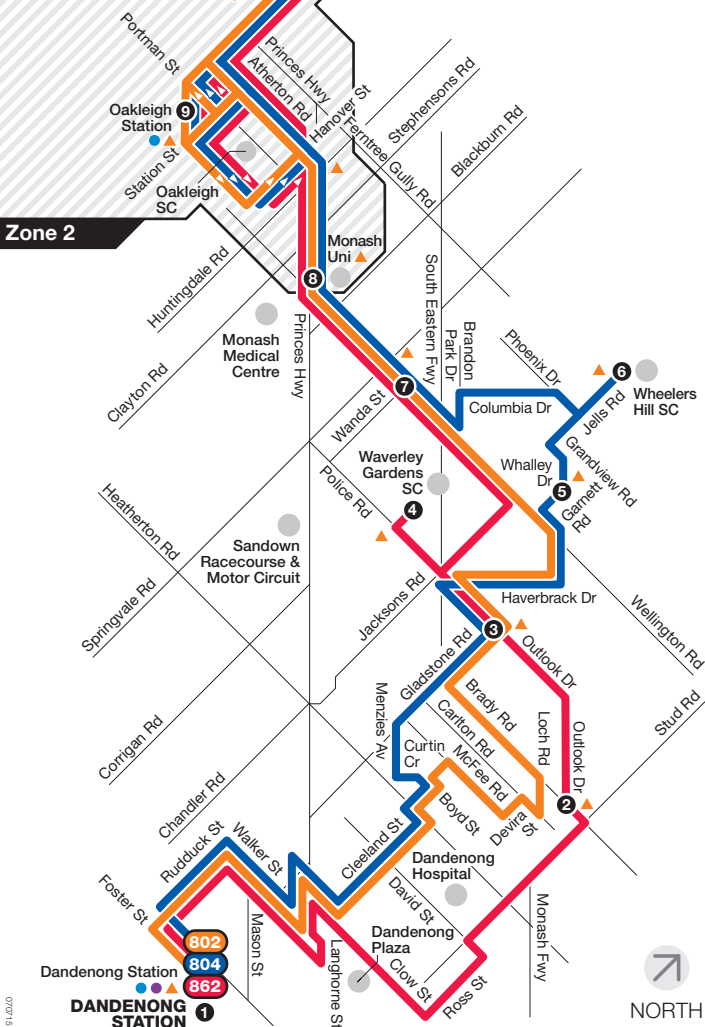

# Dandenong Station – Chadstone SC

Route 802 via Mulgrave > Oakleigh

Route 804 via Wheelers Hill > Oakleigh

Route 862 via Dandenong North > Oakleigh

Zone 1 or 2

CHADSTONE SC 10

Chadstone SC

Zone 2

07/2015

NORTH

Ticketing zones

Single zone

Zone overlap

Connecting train

Connecting V/Line train

Connecting bus

Major stop

For more information visit [ptv.vic.gov.au](http://ptv.vic.gov.au) or call 1800 800 007 (6am – midnight)

MAP NOT TO SCALE

© Public Transport Victoria 2015