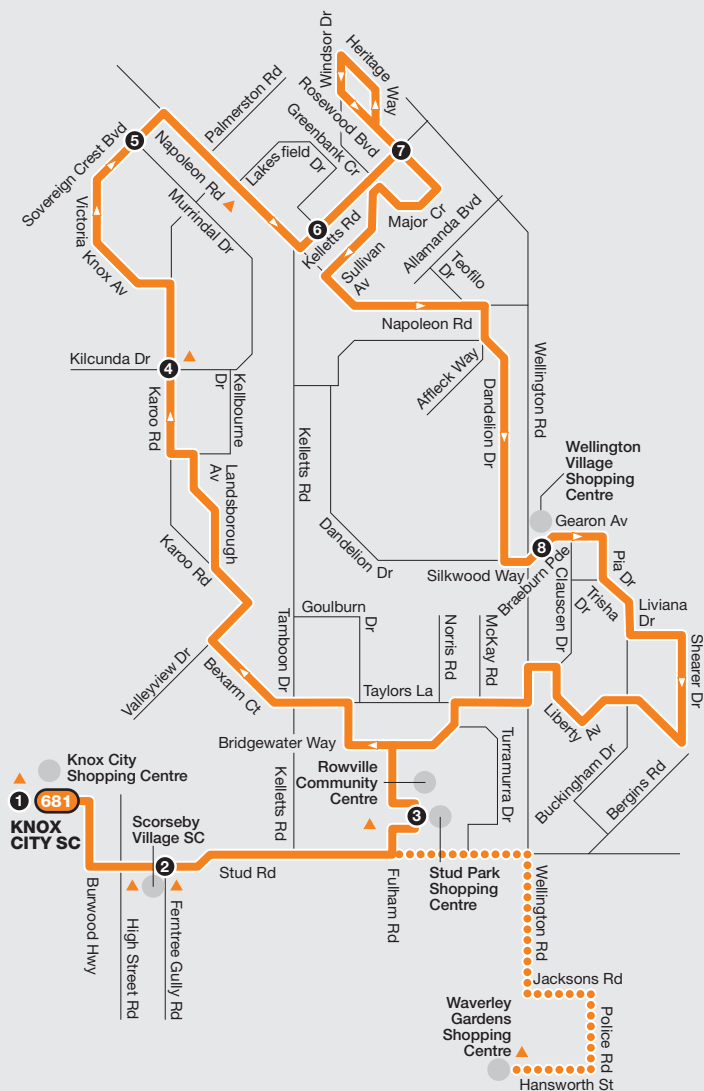

Knox City to Lysterfield Loop

Route 681 via Scoresby > Rowville (clockwise)

Zone 2

●●●●● Route deviation

NORTH

Ticketing zones

Zone 1

Zone 1 or 2

Zone 2

Connecting train

Connecting tram

Connecting bus

Timing point

For more information visit ptv.vic.gov.au or call 1800 800 007 (6am – midnight daily)

MAP NOT TO SCALE