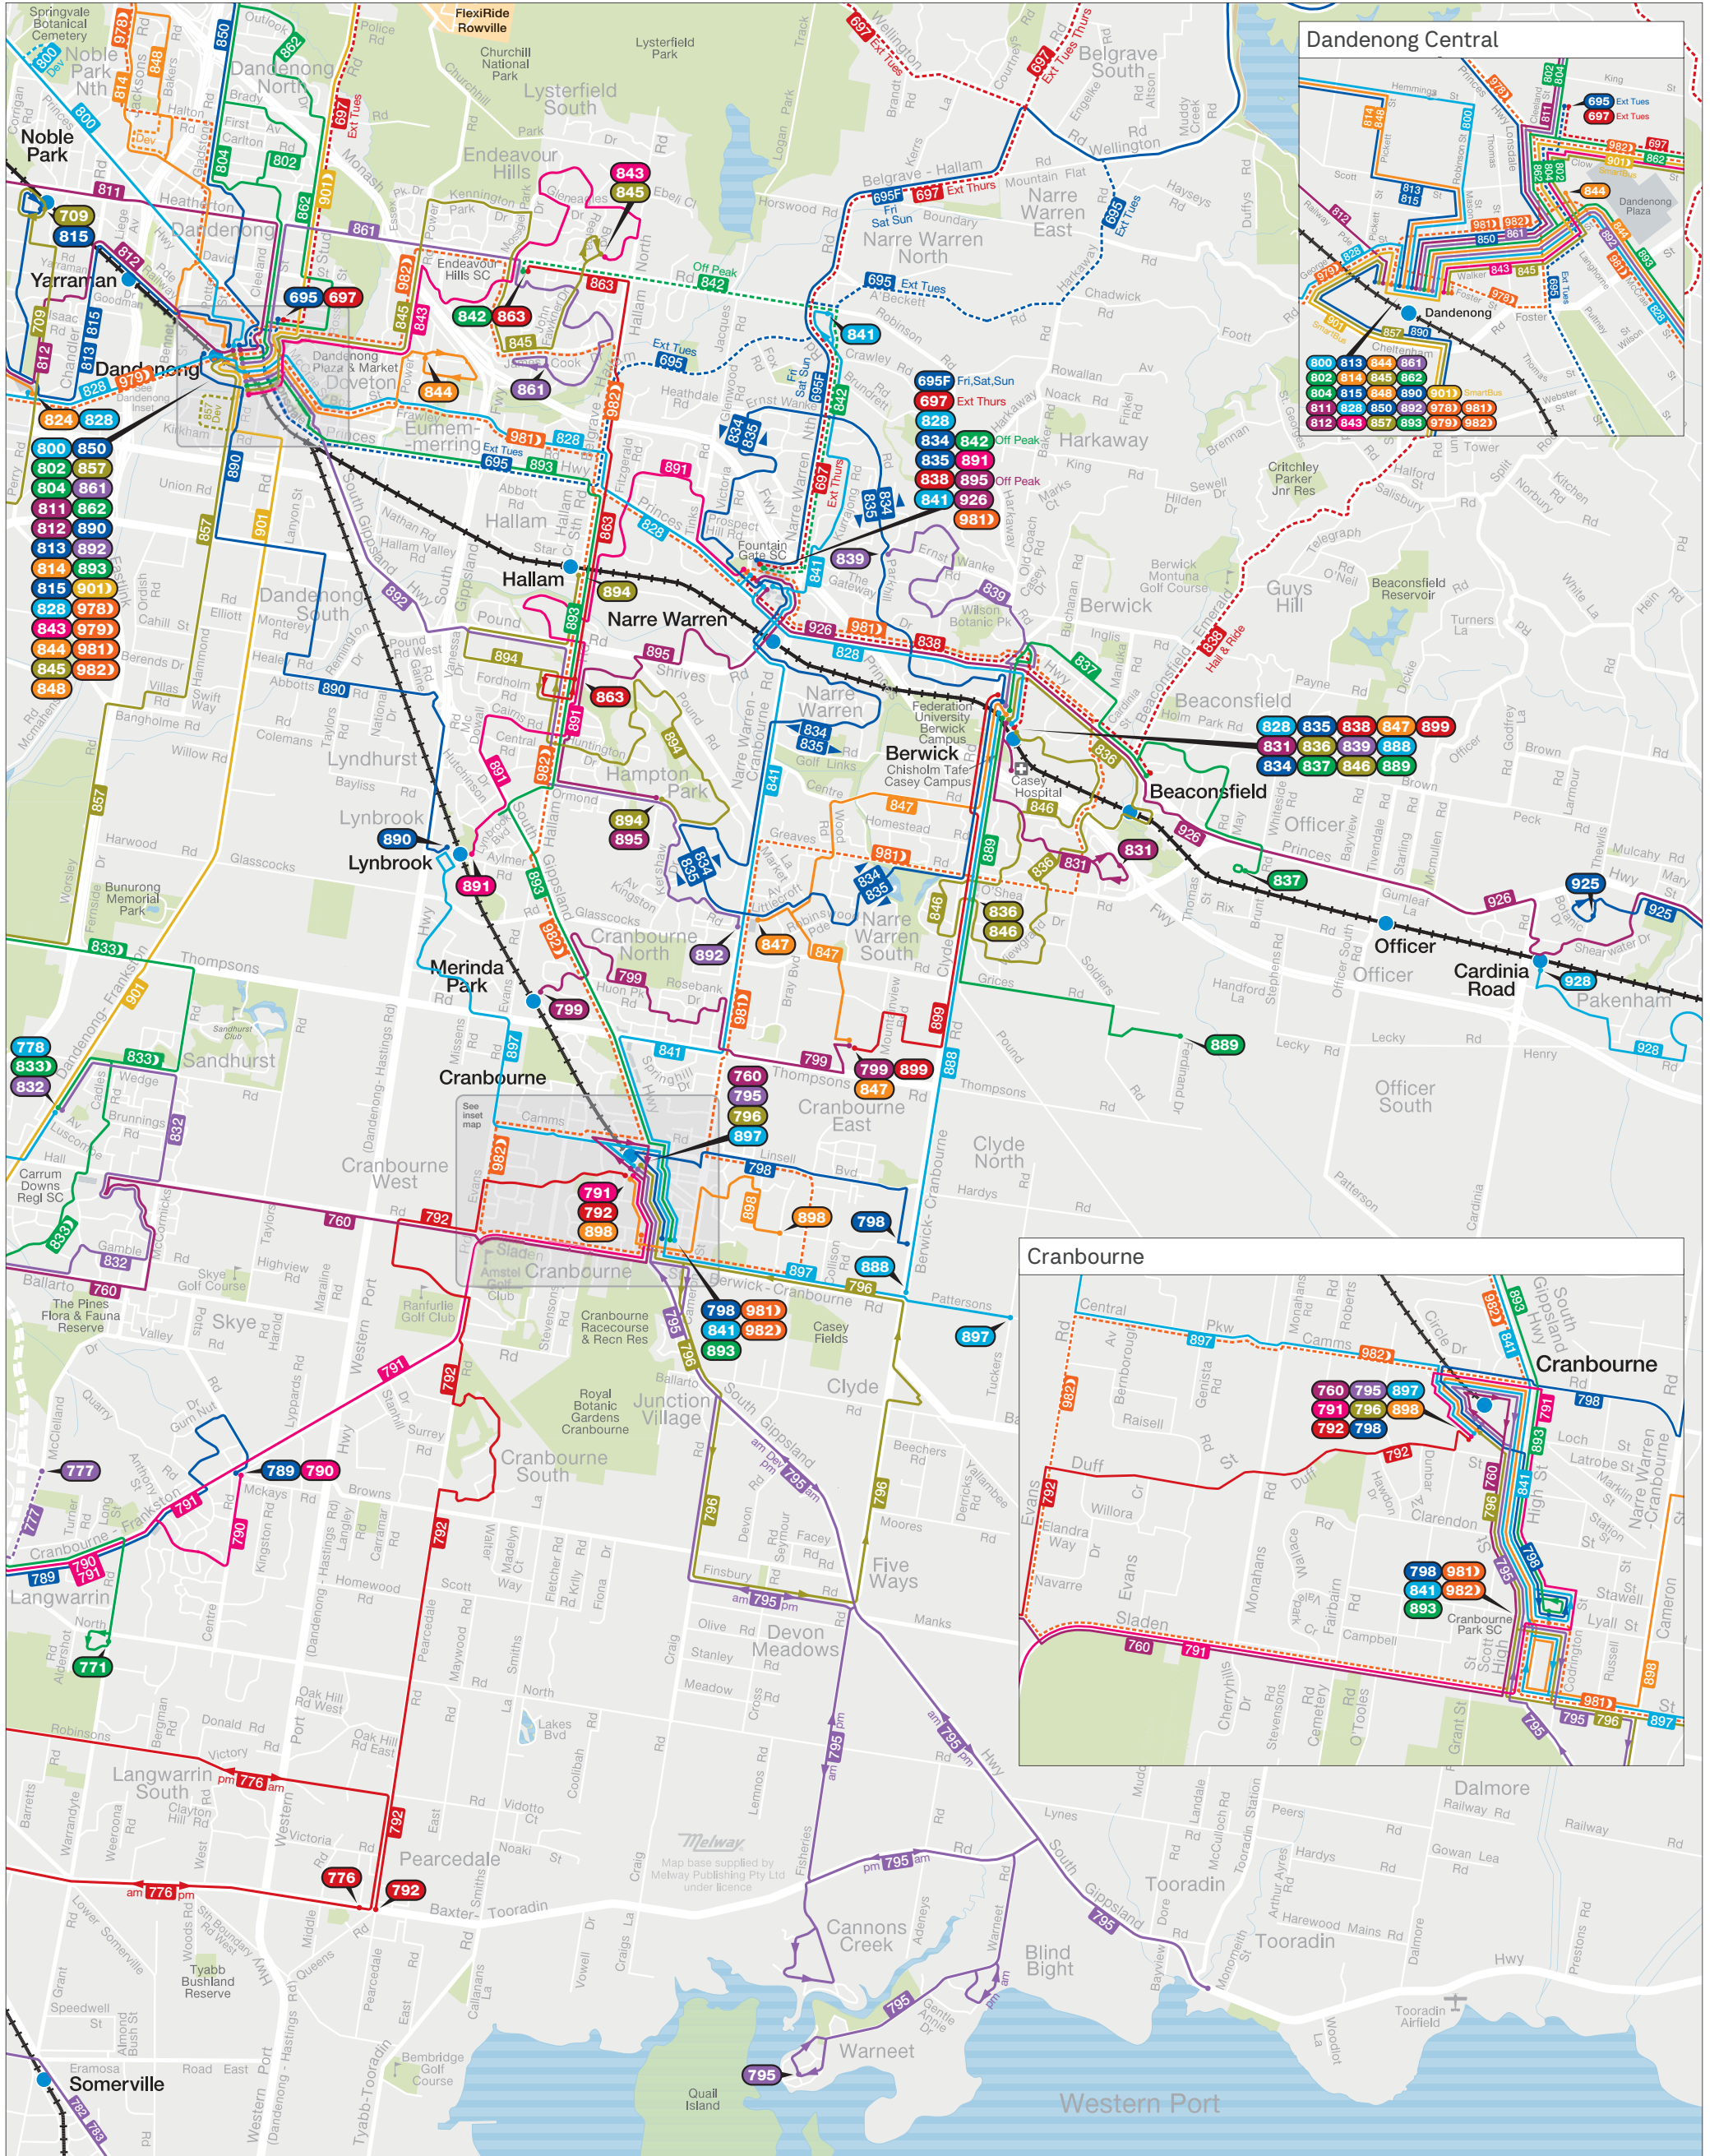

# Casey bus network

— Train  
 — Bus  
 600 Bus terminus  
 600 Night Bus terminus

MAP NOT TO SCALE  
Effective September 2021

Department of Transport

For more public transport information visit [ptv.vic.gov.au](http://ptv.vic.gov.au), use the PTV app or call 1800 800 007.