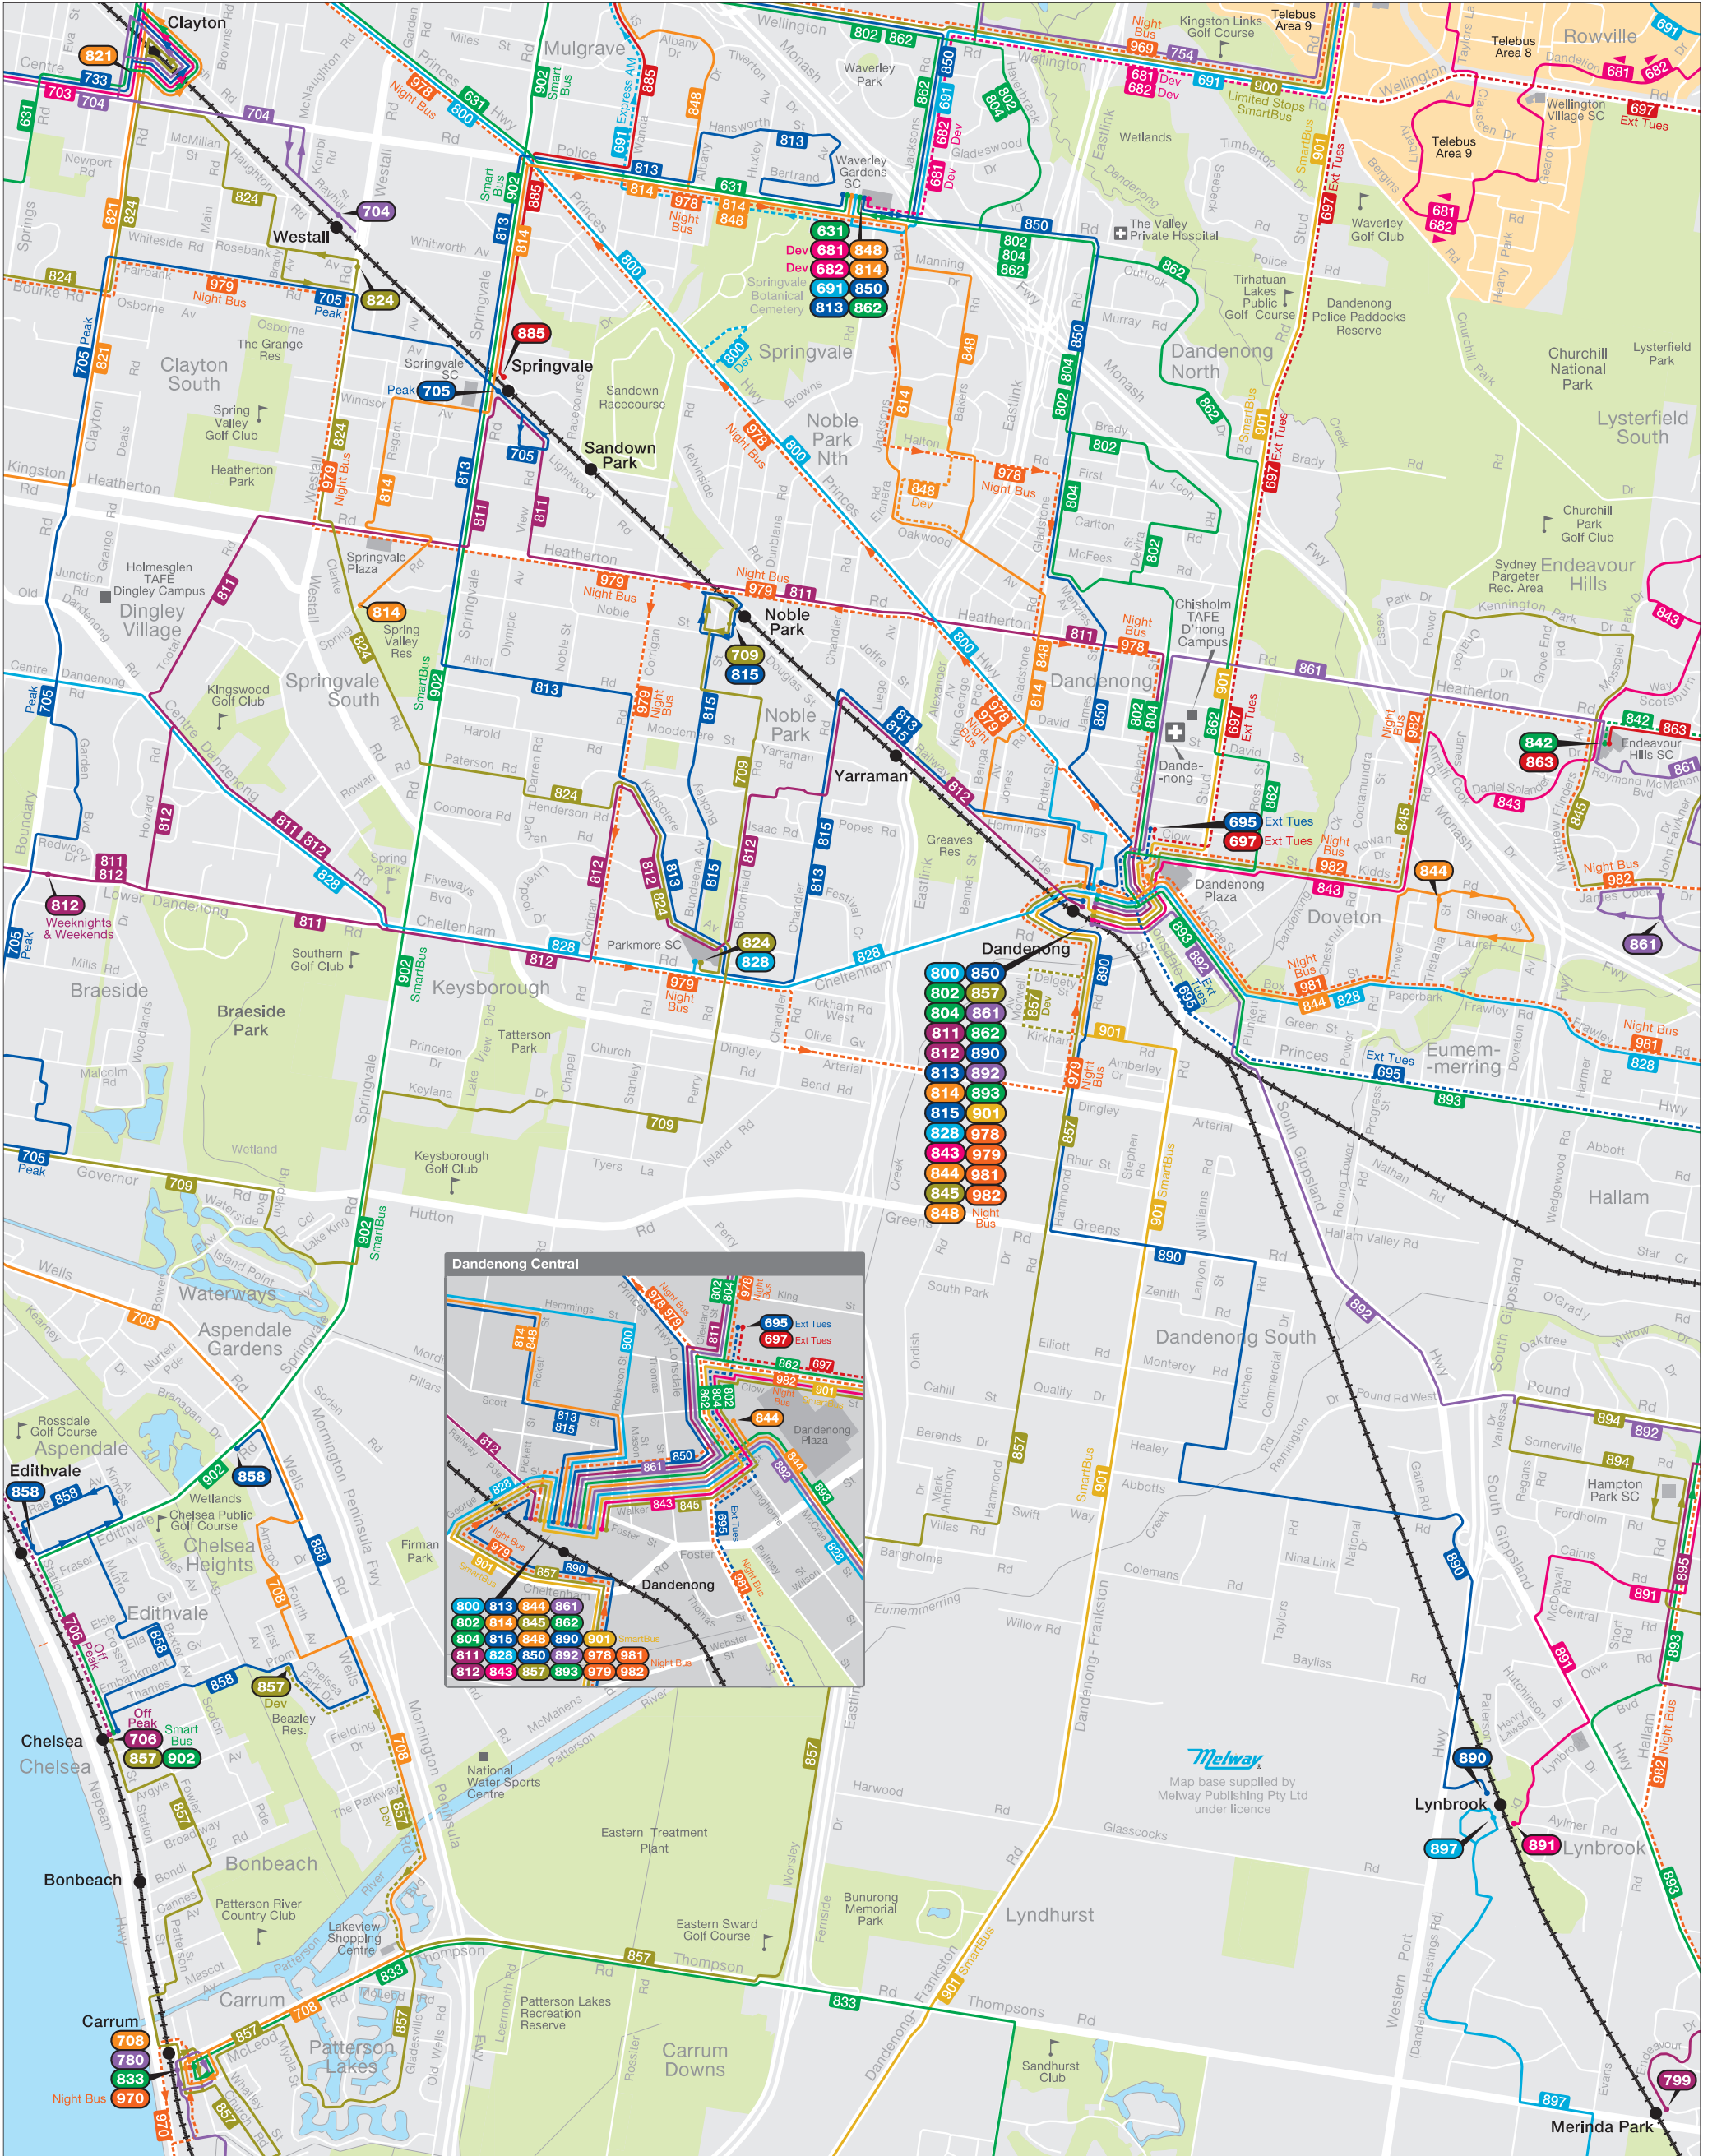

Greater Dandenong bus network

Train Bus 600 Bus terminus

MAP NOT TO SCALE
Effective June 2020

For more information visit
ptv.vic.gov.au or call 1800 800 007.