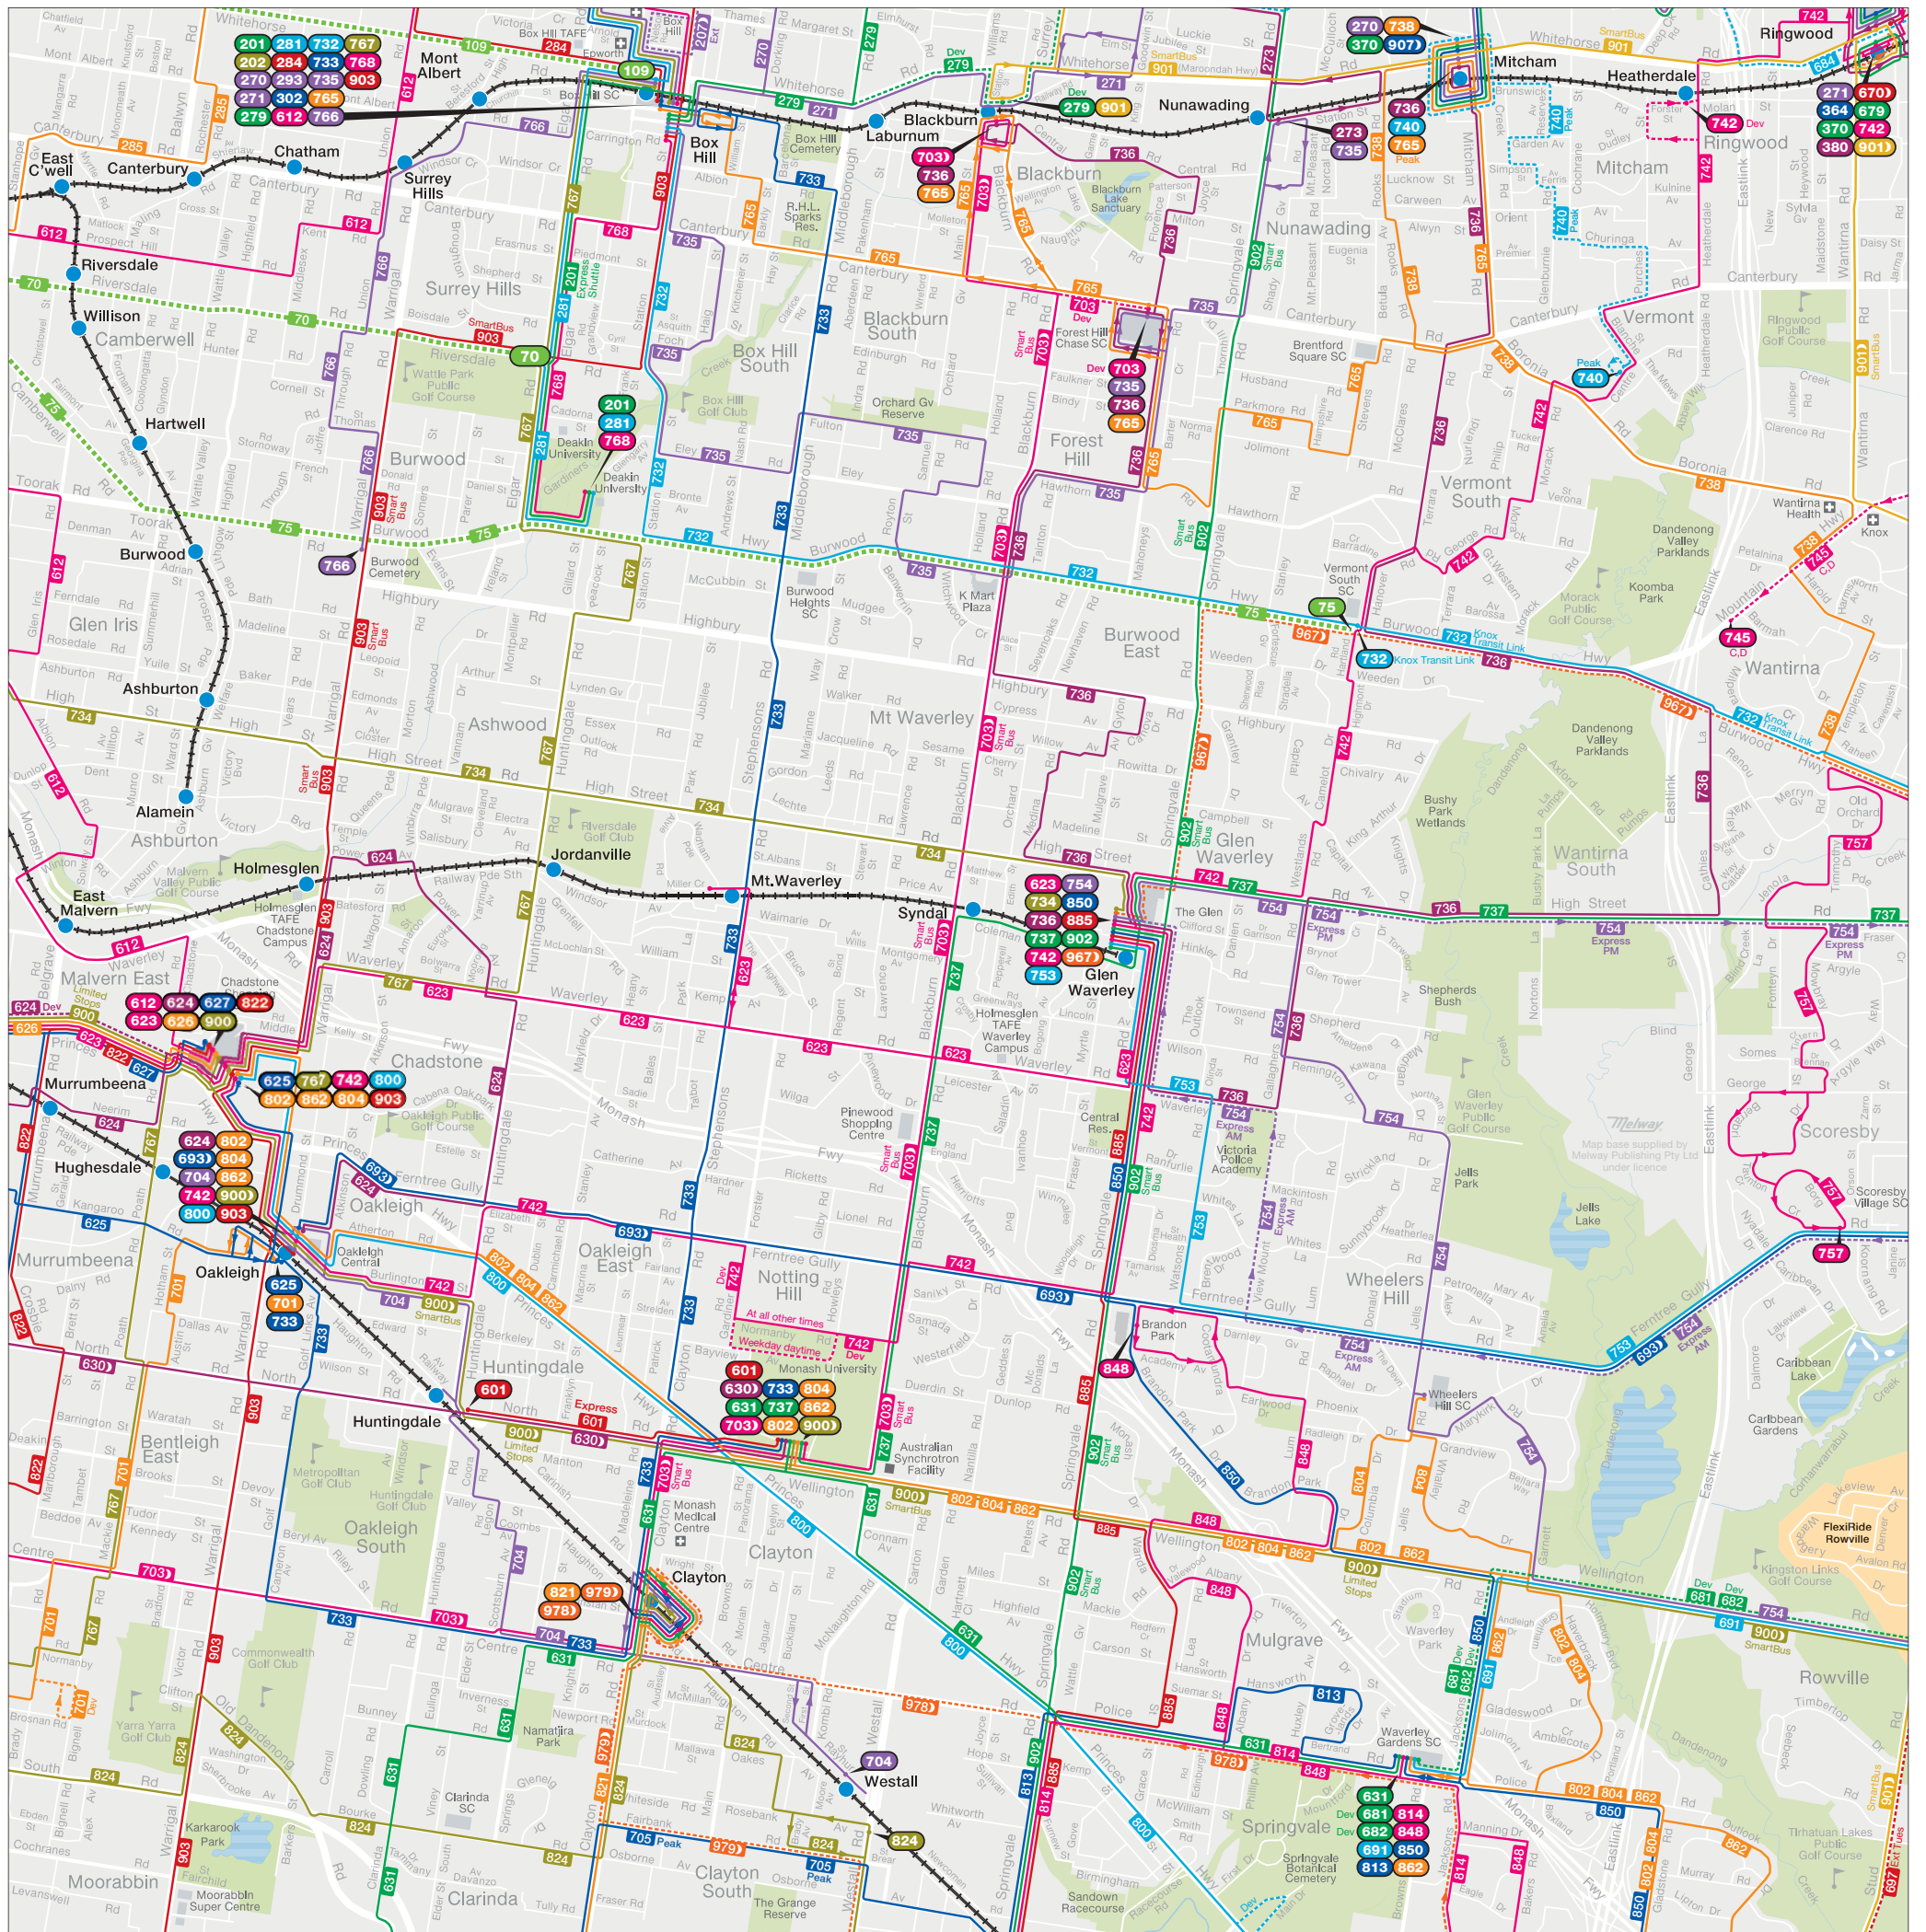

# Monash bus network

——— Train  
 ——— Tram  
 ——— Bus  
 64 Tram terminus  
 600 Bus terminus  
 600 Night Bus terminus

MAP NOT TO SCALE   
 Effective September 2021

Department of Transport

For more public transport information visit [ptv.vic.gov.au](http://ptv.vic.gov.au), use the PTV app or call 1800 800 007.